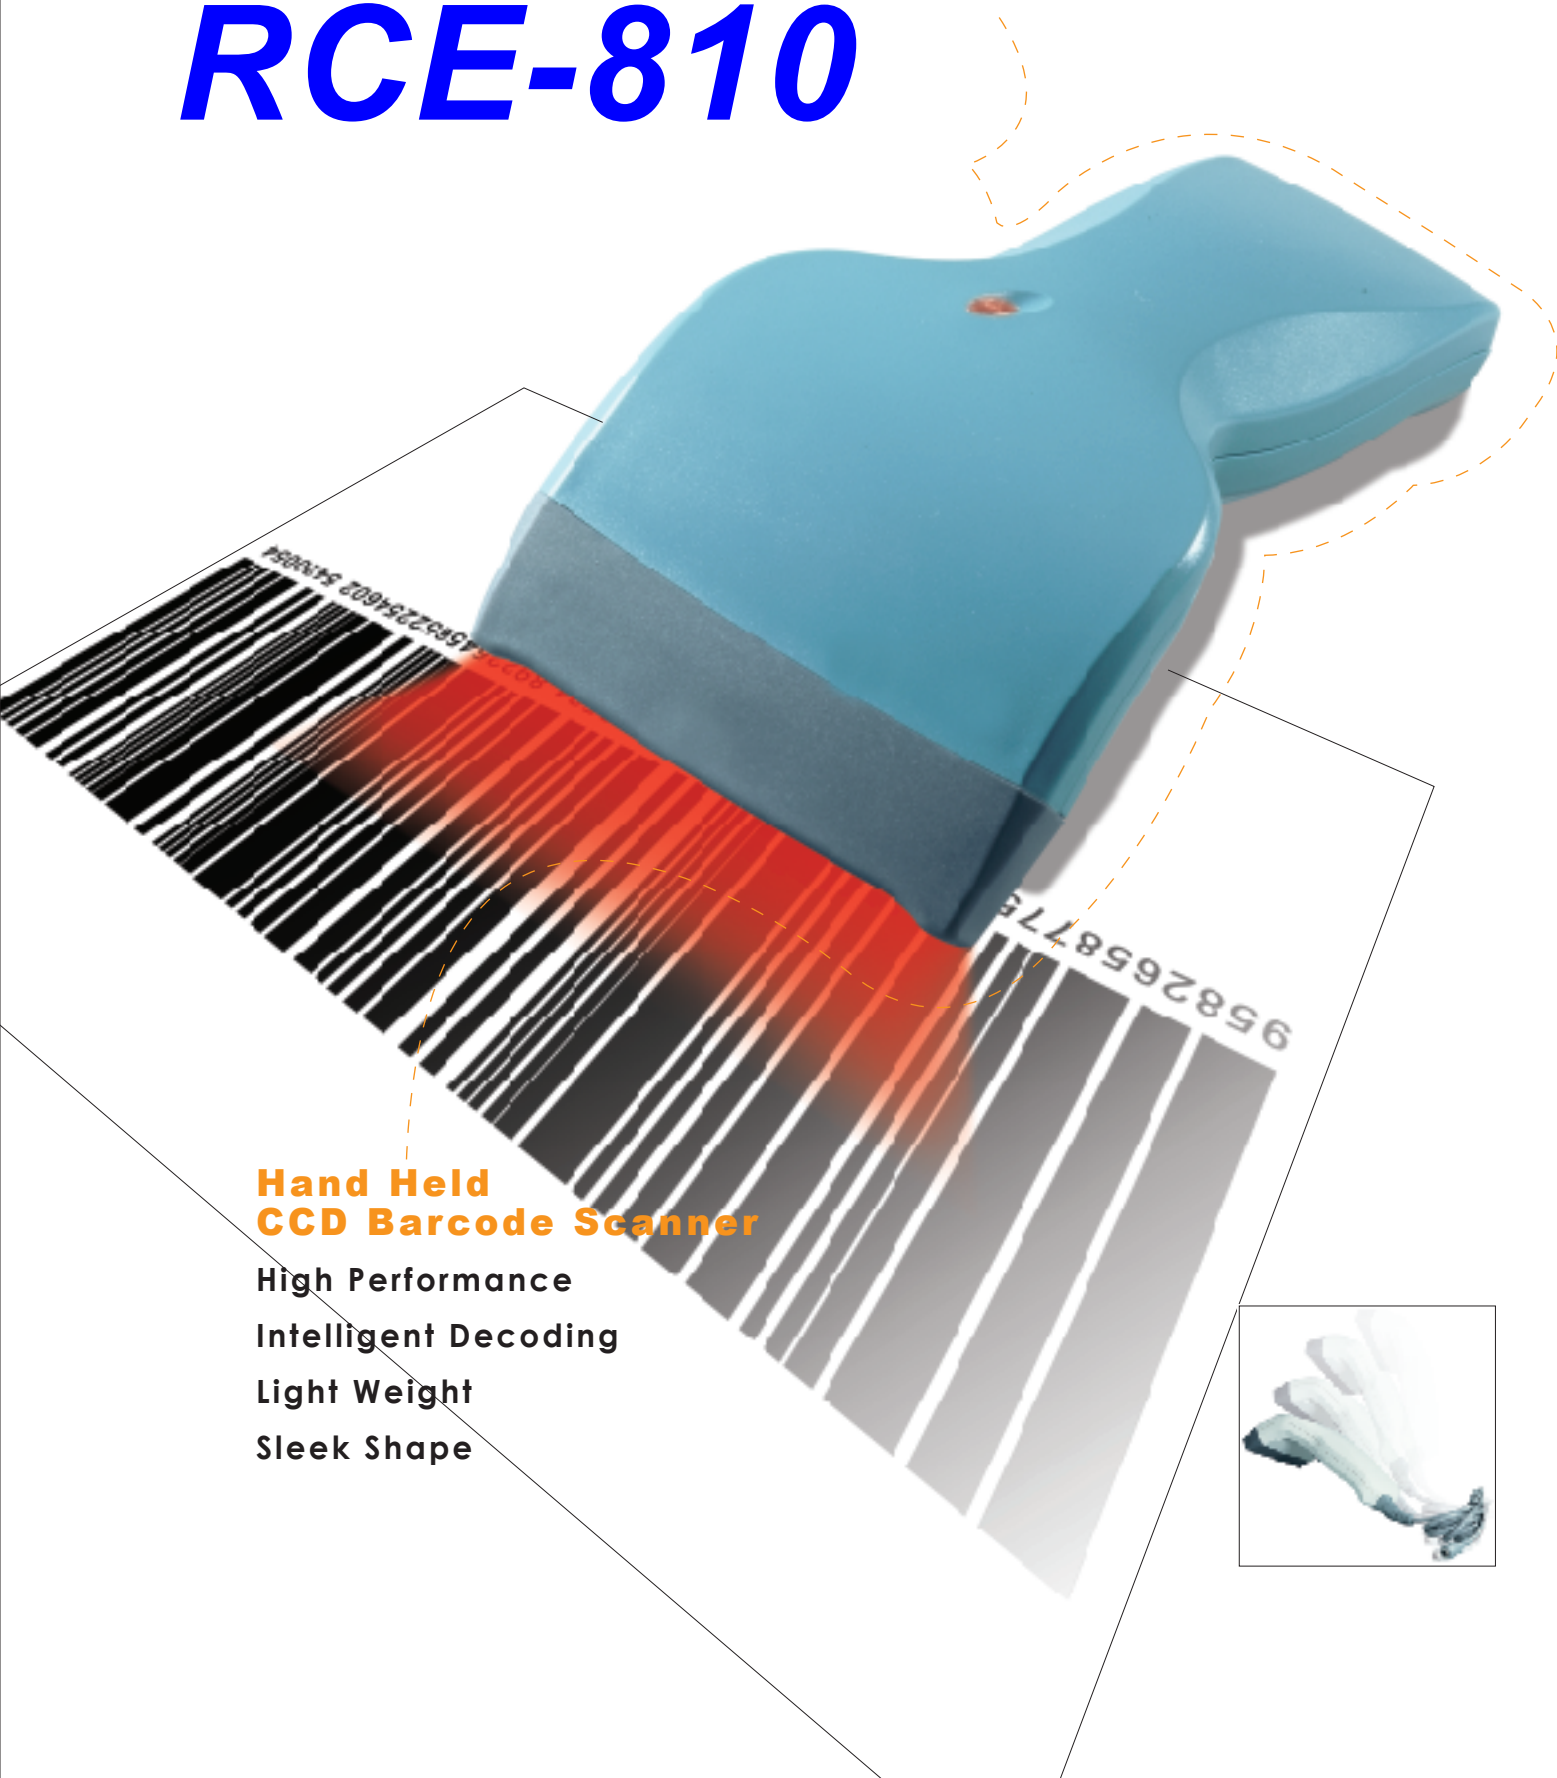

# RCE-810

**Hand Held  
CCD Barcode Scanner**

- High Performance
- Intelligent Decoding
- Light Weight
- Sleek Shape

RCE S.r.l.  
Via Salvatore Calenda, 6A  
84126 SALERNO  
Tel. 089 252625 - Fax 178 2726634  
[www.rce.it](http://www.rce.it) - e-mail [vendite@rce.it](mailto:vendite@rce.it)

## OPTICAL

|                |  |
|----------------|--|
| Light Source   | Red LED Array(660nm)                   |
| Photo Sensor   | 2048 Pixel CCD array                   |
| Resolution     | 0.1mm (4 Mil) 0.3PCS                   |
| Width of Field | 75mm (2.95inch)                        |
| Depth of Field | 40mm (1.57inch); 0.25mm (10mil) 0.9PCS |
| Scan Rate      | 55~100 scans/sec.                      |

## PHYSICAL

|               |                                       |
|---------------|---------------------------------------|
| Dimensions    | 170mm(L)×85mm(W)×52mm(H)              |
| Case Material | ABS                                   |
| Cable         | 1.8 meter (70inch), Straight          |
| Weight        | 120g(without cable), 220g(with cable) |