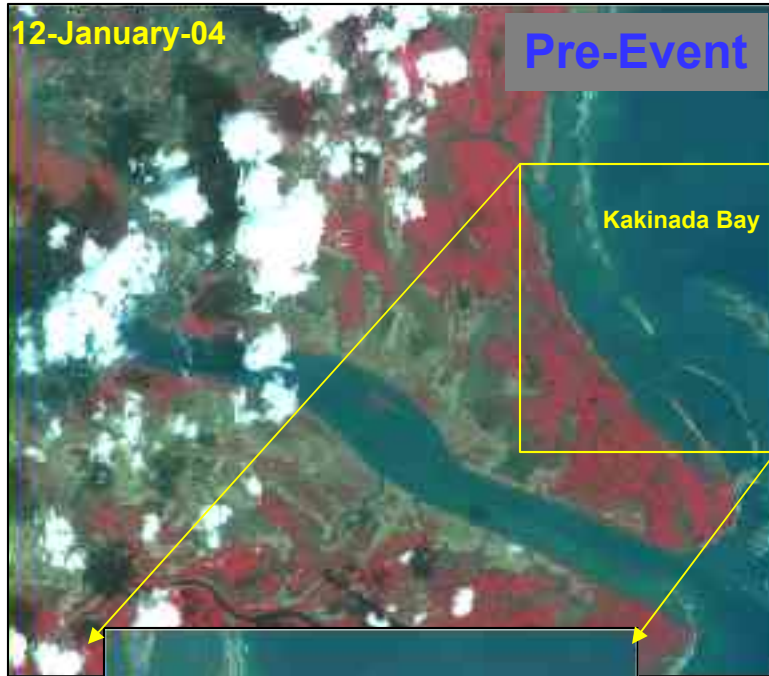

IRS-P6 L4 MX Images showing the situation in the surroundings of Kakinada Port in Andhra Pradesh