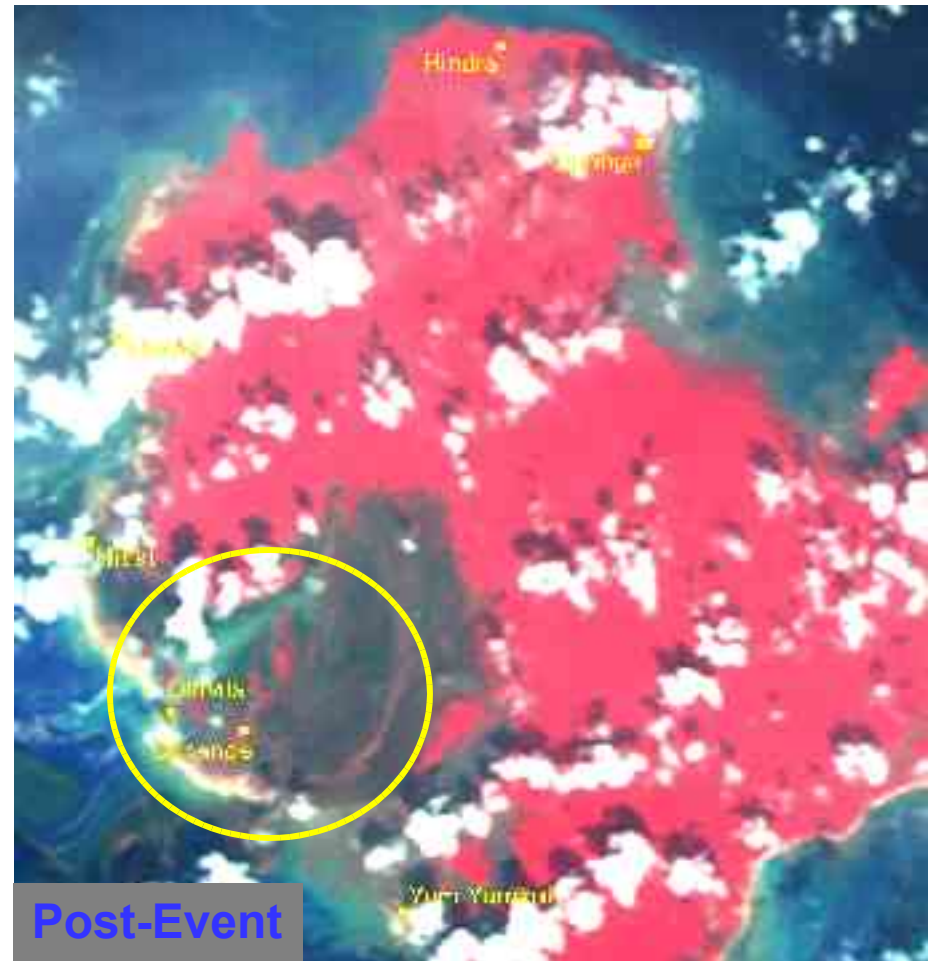

IRS-P6 AWiFS Image of 26-Dec-04