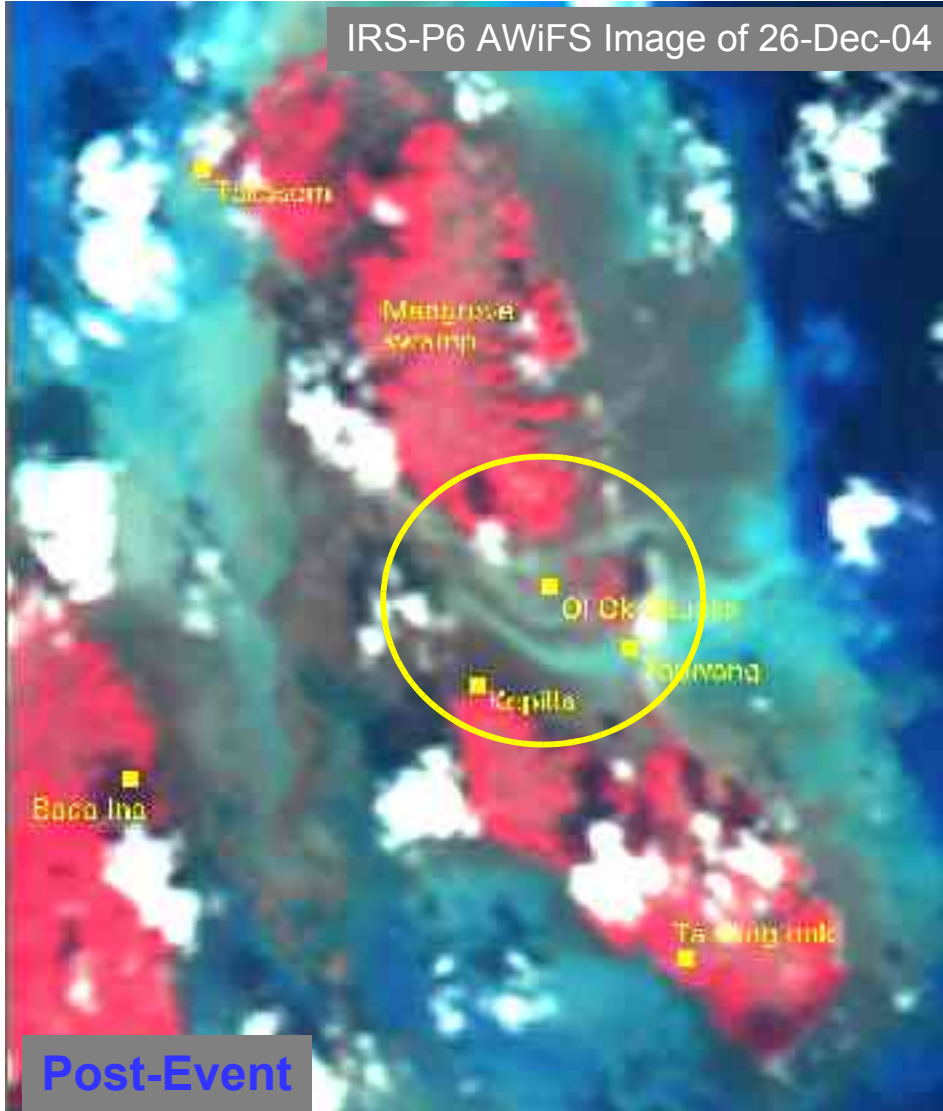

Tsunami - 2004

A Close View of Trinkat Island

IRS-P6 AWiFS Image of 21-Dec-04

IRS-P6 AWiFS Image of 26-Dec-04

Pre-Event

Post-Event