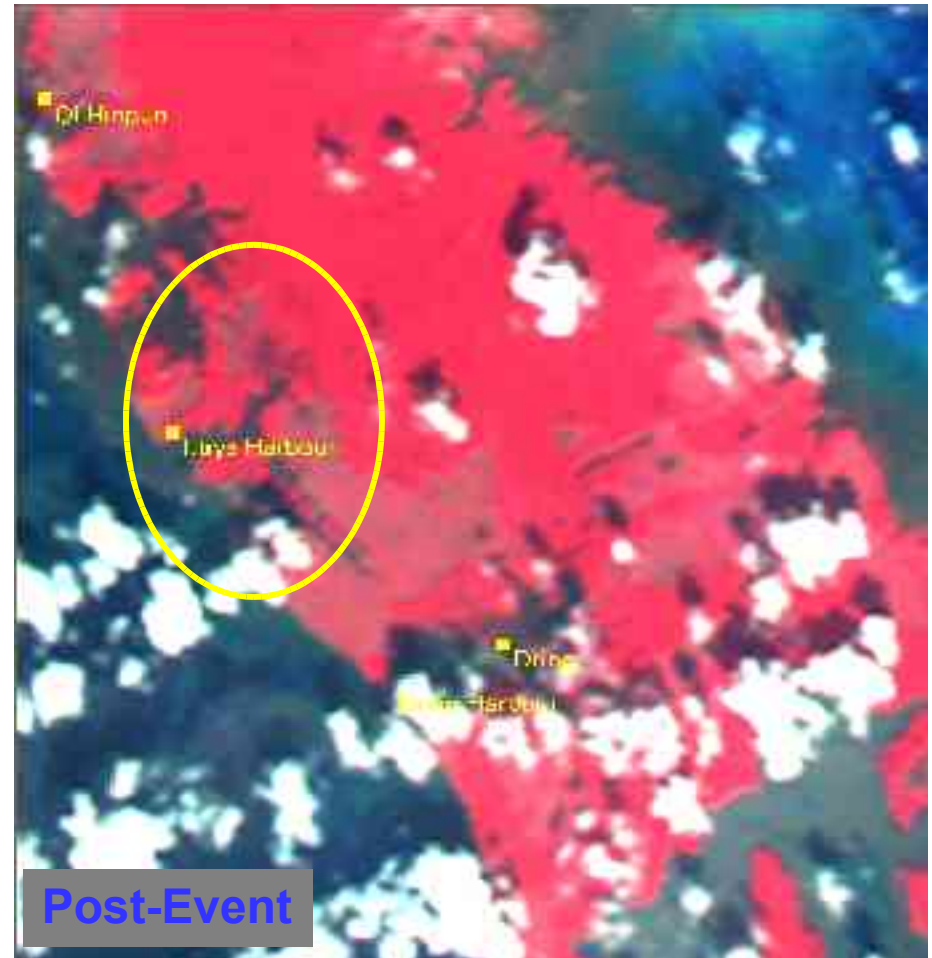

Tsunami - 2004

A Close View of Camorta Island

IRS-P6 AWiFS Image of 21-Dec-04

IRS-P6 AWiFS Image of 26-Dec-04