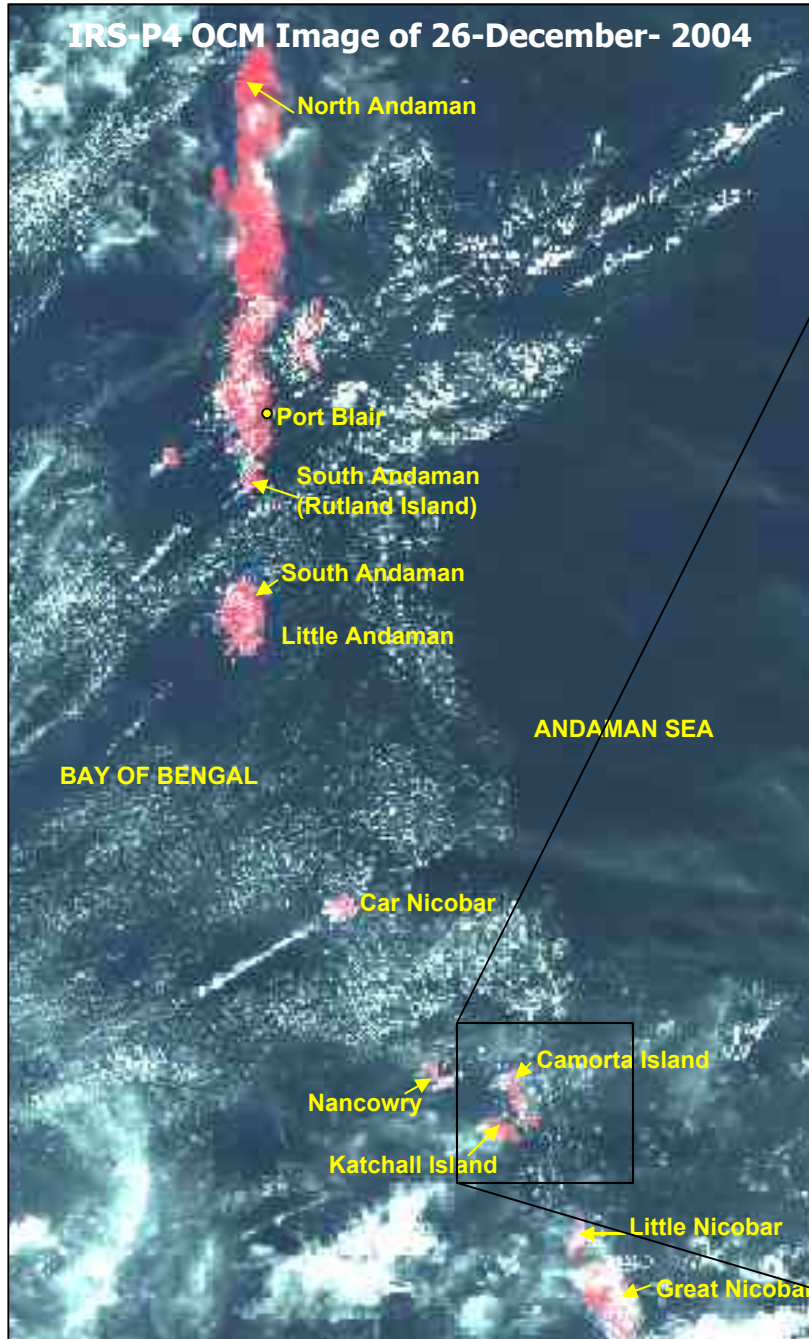

Surroundings of Andaman and Nicobar Islands as observed from IRS-P4 and IRS-P6 satellites