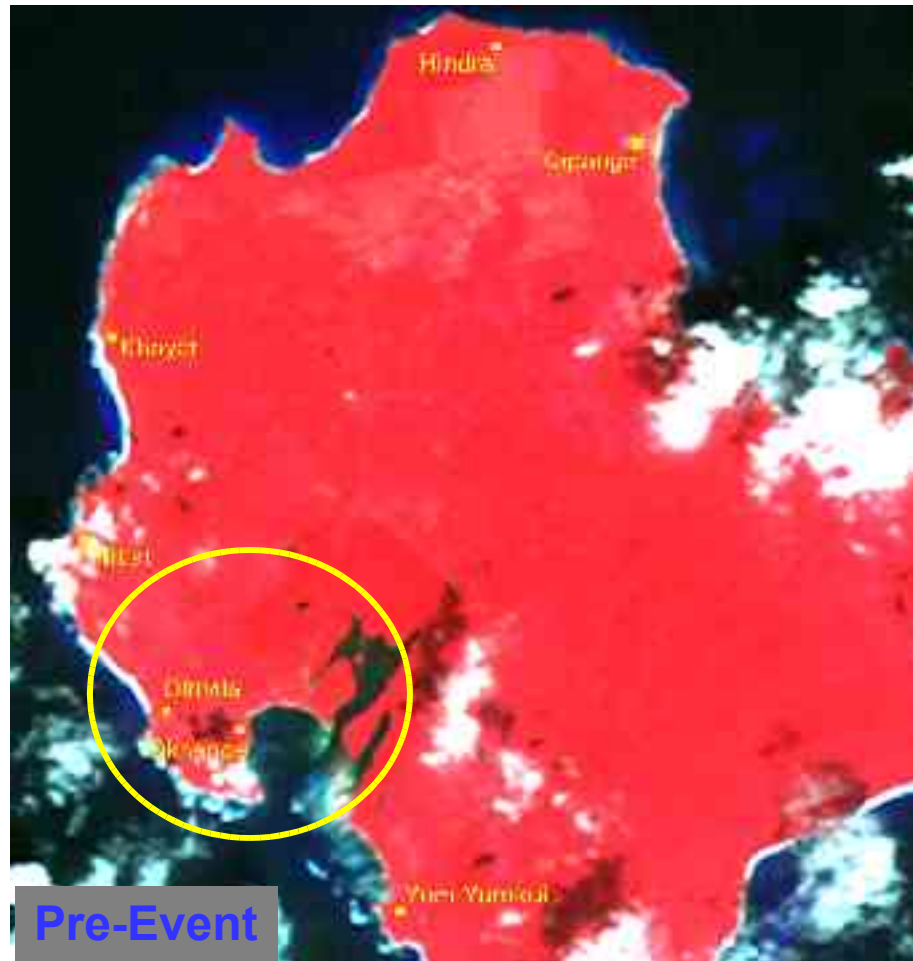

Tsunami - 2004

A Close View of Katchall Island

IRS-P6 AWiFS Image of 21-Dec-04