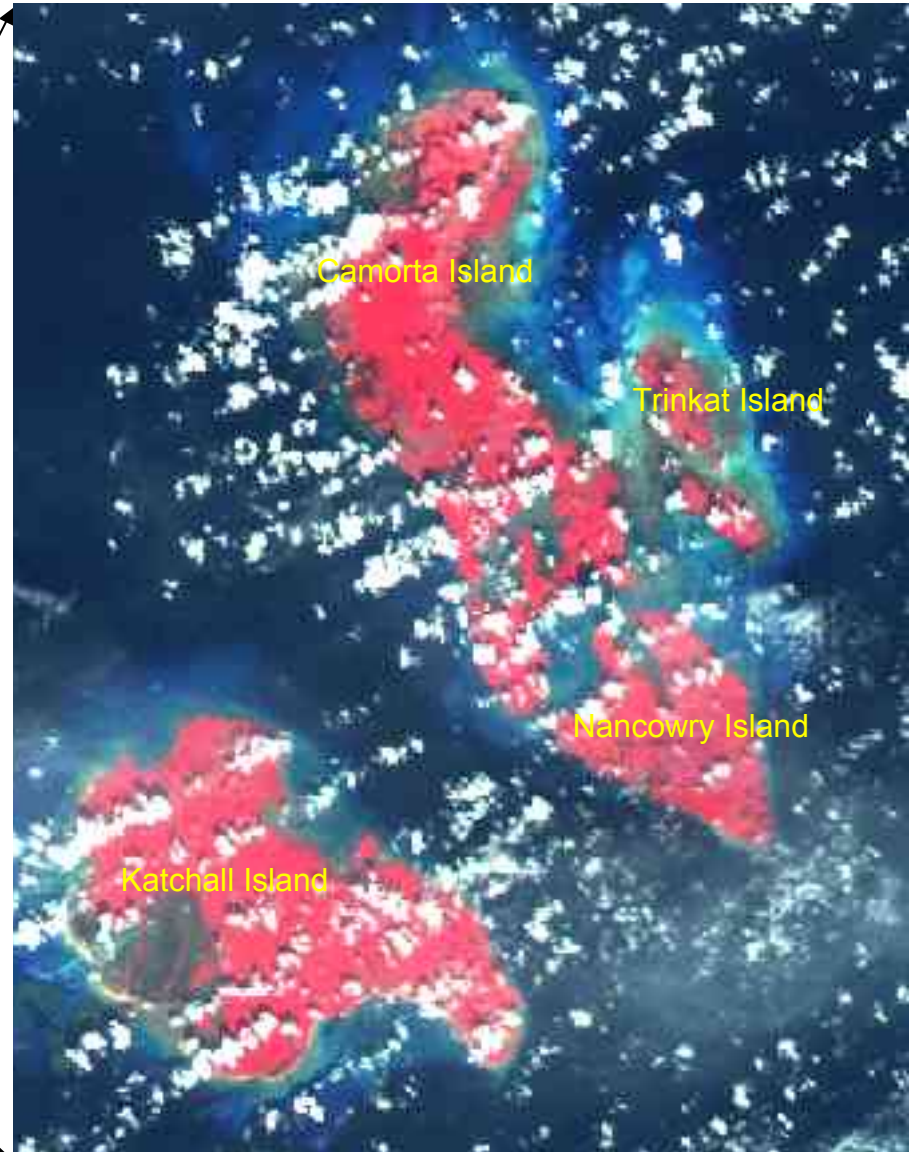

## INTRODUCTION

A devastating earthquake of high magnitude has occurred on December, 26, 2004 off the west coast of Sumatra, Indonesia. The resulting Tsunami killed thousands of people in Southern India, Sri Lanka, Indonesia, etc. In India, Andaman and Nicobar islands, Tamil Nadu, Pondicherry, Andhra Pradesh, Kerala were worst hit.

National Remote Sensing Agency, Dept. of Space, Govt. of India made all possible efforts to monitor this catastrophic event. Satellite data of different resolutions was acquired, analyzed and the value-added information is being disseminated to concerned.

The following pictures show some portions of the worst-hit Andaman and Nicobar islands and part of Andhra Pradesh and Chennai coast.

You may kindly highlight “**Courtesy: National Remote Sensing Agency**” while using the images. In the images, red depicts vegetation, white depicts clouds and shades of blue indicate types of water.

# Surroundings of Andaman and Nicobar Islands as observed from IRS-P4 and IRS-P6 satellites

IRS-P6 AWiFS Image of 26-Dec-04