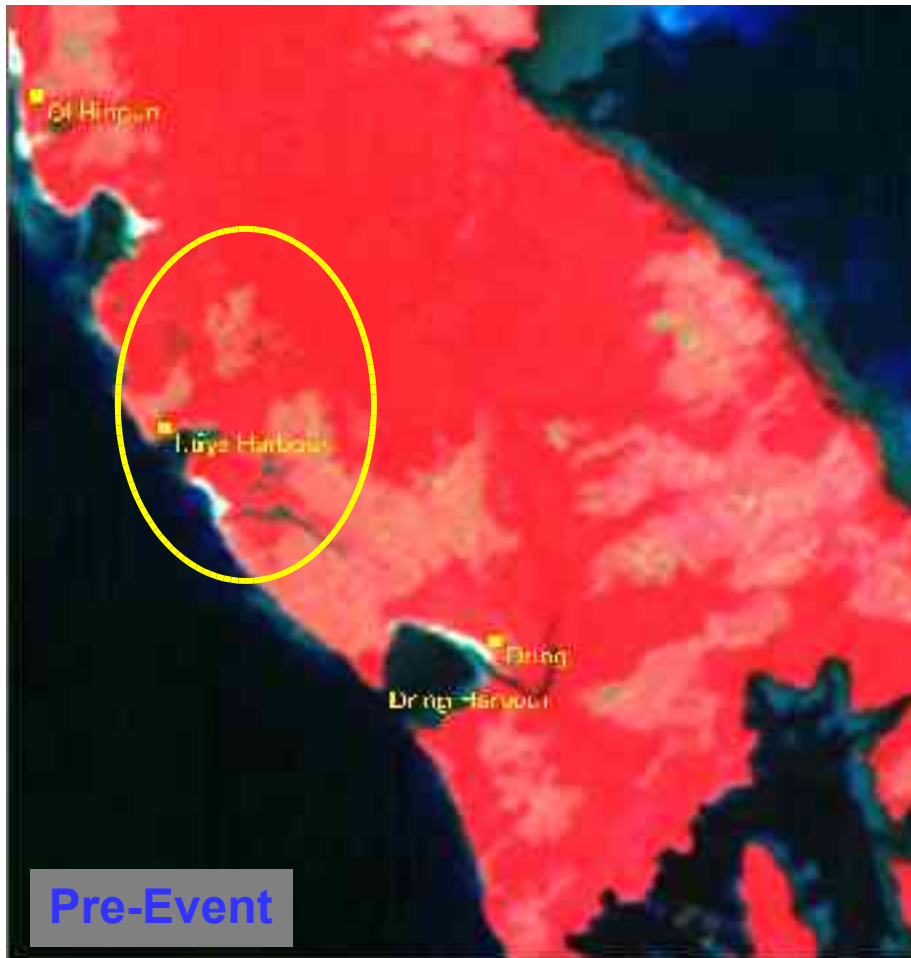

Tsunami - 2004

A Close View of Camorta Island

IRS-P6 AWiFS Image of 21-Dec-04

IRS-P6 AWiFS Image of 26-Dec-04